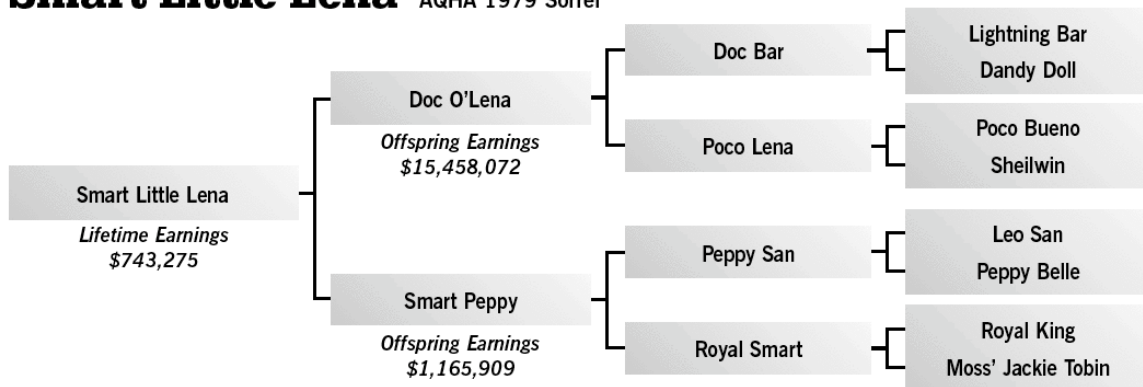

Mike Kelly (817) 781-2278

2008 Breeding Fee: Syndicated

(Limited number of breedings available)

Standing at:

Tommy Manion Ranch

Aubrey, TX 76227

Tel: (940) 686-2246

Smart Little Lena AQHA 1979 Sorrel

Top Offspring

Red White And Boon	\$922,063
Smart Peppy Lena (PT)	\$494,314
Justa Smart Peanut	\$417,739
Smart Play	\$410,688
Some Kinda Memories	\$378,671
Smart Little Senor	\$362,933
Jiggin Little Lena	\$343,452
Quejanaisalena	\$338,204
Commandicate	\$296,328
Smart Whittle Wena	\$293,455