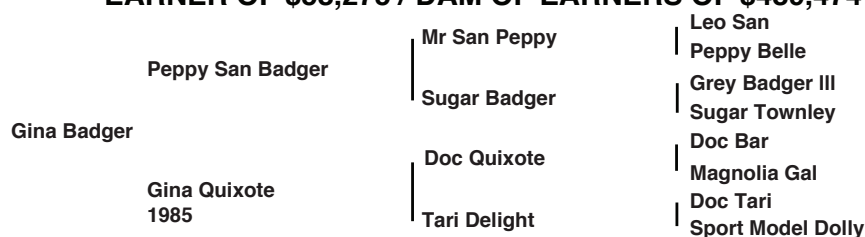

Gina Badger

1992 Sorrel Mare (3103539)

EARNER OF $58,275 / DAM OF EARNERS OF $489,474

PERFORMANCE RECORD: NCHA earner of $58,275: Augusta 4-Year-Old Non-Pro Futurity Reserve Champion; split 6th, NCHA Non-Pro Futurity; split 7th, NCHA Non-Pro Super Stakes; split 5th, Abilene Spectacular 5/6-Year-Old Non-Pro; NRCHA Superior Cow Horse.

PRODUCE RECORD:

2000 La Mancha Badge, g. by Playboys Badge.

2001 **Playful Gina**, f. by Playboys Badge. 14 Open Performance points: top 10, AQHYA World Show Team Penning; ROM.

2003 **GINAS CAT**, g. by High Brow Cat. $209,734: top 10, NCHA Open Finals, split 8th, NCHA Limited Non-Pro Futurity, money-earner in the Non-Pro; split 4th, NCHA Super Stakes Limited Non-Pro Classic; 8th, Augusta 4-Year-Old Open Futurity; Tunica Amateur Classic Champion; finalist, Memphis 4-Year-Old Open Futurity, Breeders Invitational Open Derby, Cotton Stakes Open Derby.

2004 Playin Gina, f. by Playin Stylish.

2005 **PASTELS GINA**, f. by Pastels Smart Lena. $60,346: split 8th, NRCHA Open Futurity; 4th, NRCHA Intermediate Open Futurity; NSHA RCH Intermediate Open Futurity Reserve Champion, finalist in the Open; NRCHA Superior Cow Horse). Dam of **GINA REYLENA** ($23,401).

2007 Ginas Kitty, f. by Cat Ichi.

2007 One Time Gina, c. by One Time Pepto.

2008 **GINAS PEPTO**, g. by One Time Pepto. $39,004 & 140 points: **2-Time AQHYA Reserve World Champion Heading** & top10 in Working Cow Horse; Big Red RCH Open Derby Champion; 4th, Drought Buster RCH Open Derby; 3rd, Sagebrush RCH Intermediate Open Derby; Open, Amateur & Youth ROM.

2009 Ginas Cool Cat, f. by Cat Ichi.

2010 **GINAS REY**, g. by Dual Rey. $135,930: semi-finalist, NCHA Open Futurity; NCHA Super Stakes $100,000 Amateur Classic Co-Reserve Champion; Bonanza $50,000 Amateur Classic Champion.

2011 Ginas Metallic Storm, f. by Metallic Cat. Dam of **SJR Diamond Storm** ($5,370).

2012 **SJR SMOOTH GINA**, f. by Smooth As A Cat. $37,256 top 20, NCHA Open Futurity; money-earner, NCHA Open Super Stakes.

2013 SJR Ginas Smoothie, g. by Smooth As A Cat.

2014 **SJR Ginas Big Cat**, c. by Smooth As A Cat. $7,203: split 3rd, Bonanza Cutting Derby $100,000 Amateur.

2015 SJR Ginas Rey Badger, g. by Dual Rey.

2015 SJR Diamonds Gina, f. by CD Diamond.

2016 SJR Ginas Diamond, f. by CD Diamond.

By PEPPY SAN BADGER (1974). NCHA & AQHA Hall of Fame. NCHA #6 All-Time Leading Sire, siring earners of $25,400,000. Equi-Stat #4 All-Time Leading Cutting and #5 All-Time Leading Reined Cow Horse Maternal Grandsire, whose daughters have produced earners of $43,500,000.

1st dam

GINA QUIXOTE, by Doc Quixote. NCHA earner of $25,495: NCHA Amateur Derby Champion; split 4th, NCHA Non-Pro Challenge. Dam of 9 performers--

GINA BADGER (f. by Peppy San Badger). Reference.

GINAS BET (f. by Bet On Me 498). $16,686: split 5th, El Rancho Open Derby; | finalist, Idaho CHA Open Futurity & El Rancho Open Futurity.

Haida Quixote (f. by Haidas Little Pep). $8,572: European Championship Cutting Champion; split 9th, Augusta Classic All/Age $50,000 Amt.

svp-6/21