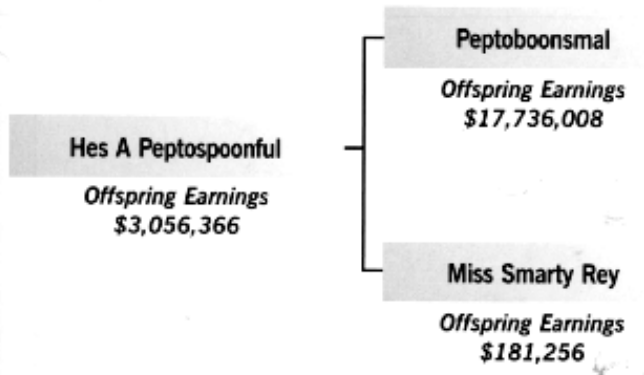

## Top Offspring

Cherry Chex Dually	\$253,450
Spoonful Of Cheerios	\$235,556
The Silver Spoon	\$233,004
Little Silver Belles	\$201,763
Shes Ful Of Diamonds	\$122,399
A Spoonful Of Style	\$108,914
Echos From The Past	\$106,702
Crossing Red River	\$89,225
Spoonful Of Seahorse	\$82,747
Dmac Sterling Spoon	\$68,364