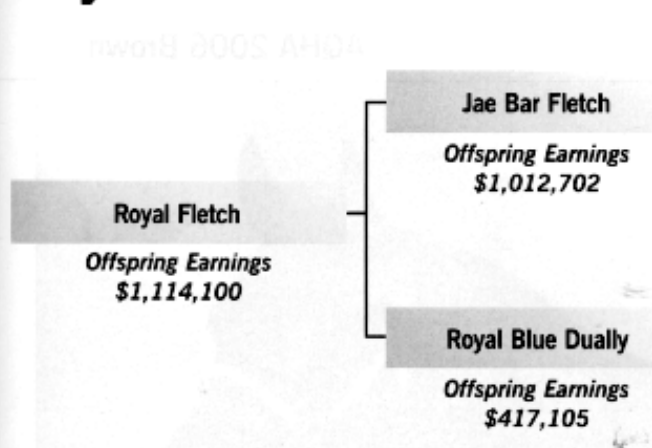

Royal Fletch AQHA 1997 Chestnut

Profile

A million dollar sire, Royal Fletch has proven to be an accomplished and consistent producer of champions in the cutting, reined cow horse and reining events, siring top 5 finalists in the NCHA NP Super Stakes, Derby & Classic/Challenge, and many reined cow horse champions. His granddam is the #1 all-time producer Royal Blue Boon.

black type PEDIGREE

Sire:

JAE BAR FLETCH: Lifetime earnings of $422,935. AQHA Superior; NCHA Hall of Fame; 1984 Kansas Fut Champ; 1985 AQHA World Show SR CT World Champ; NCHA OP Rsrv World Champ & NP World Champ; 1995 NCHA Super Stakes 7YO & Up OP Champ & NP Rsrv Champ. Sire of offspring with earnings in excess of $1,000,000.

1st Dam:

ROYAL BLUE DUALY by Dual Pep, $86,394. 1995 Steamboat Springs Derby 4YO OP Champ; 1995 South Point Fut 4YO OP Co-Rsrv Champion. Dam of:

ROYAL FLETCH (Jae Bar Fletch), $235,977. 2000 NCHA Fut 3YO OP Champ; 2001 Polo Ranch Classic 3rd 4YO OP; 2001 NCHA Summer Spectacular 4YO OP finalist. Sire of offspring with earnings in excess of $1,100,000.

BLUES STYLISH BELL (Docs Stylish Oak), $61,730. 2004 Bluebonnet 4YO OP Champ; 2004 Three Amigos 4YO OP Champion. Dam of offspring with earnings in excess of $18,000.

ROYAL RED RINPOCHE (Smart Mate), $51,825. 2003 SW Texas CHA 4YO OP Champ; 2003 CTCHA Show 4YO OP Champ; 2003 NCHA Super Stakes 3rd (tie) 4YO OP; 2003 NCHA Super Stakes 4YO OP finalist. Dam of money earning offspring.

SUPPOSED TO BE BLUE (PT) (Color Me Smart (PT)), $34,421. APHA pt earner; 2008 Breeders Invtl 5 & 6YO LMT NP finalist; 2009 NCHA Summer Spectacular 5 & 6YO LMT NP finalist.

STAND OUT CAT (High Brow Car), $20,286. NCHA money earner.

Never Sing The Blues (CD Olena), $9,732. 2001 NCHA Fut 3YO LMT AM semifinalist; 2002 South Point Fut 4YO OP finalist; 2002 NCHA Super Stakes 4YO OP semifinalist; 2003 Augusta Fut 5 & 6YO OP finalist.

True Blue Mate (Smart Mate), $2,498. NCHA money earner.

Blue Got A Clue (Playboyslittlesmart), 2006 Millionair Classic 4YO OP money earner.

Lee Lee Merada (Leo Merada), NCHA money earner.

Playin Blues (Playin Stylish), Dam of offspring with earnings in excess of $12,000.

magic CROSS