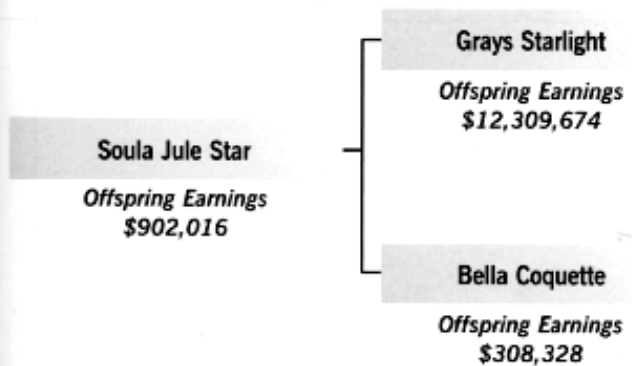

## Profile

*Soula Jule Star has LTE of \$130,000 and his career highlights include finalist (split 3rd) in the NP at the NCHA SS. Ranked in the top 25 by Equi-Stat in 2010 for Leading RCH Sires and his offspring have average earnings of \$21,477. Foals are eligible for major events. HERDA N/N.*