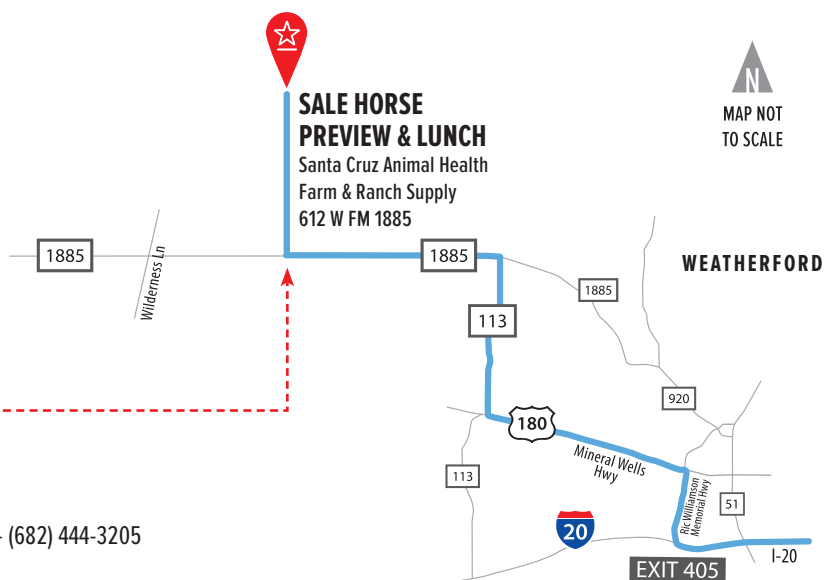

DIRECTIONS TO: SALE HORSE PREVIEW & LUNCH

NEW LOCATION!

Due to popular demand, it has been requested we change the Sale Horse Preview to the same location as the lunch at: 612 W FM 1885, Weatherford, TX (Santa Cruz Animal Health Farm & Ranch Supply)

DIRECTIONS

Please note, GPS devices may not be accurate.

From Interstate-20 (I-20):

Take Exit #405 onto Ric Williamson HWY.

Take Ric Williamson North (2.5 miles)

Turn left onto Mineral Wells Hwy/US-180 W (9 miles)

Turn right onto N FM 113 / FM-113 (8 miles)

Turn left onto FM-1885/W FM 1885 (1 mile)

Enter right at 612 W FM 1885

Driveway is long – keep driving until you see parking.

For direction assistance on the day of the event, please call Sheila - (682) 444-3205